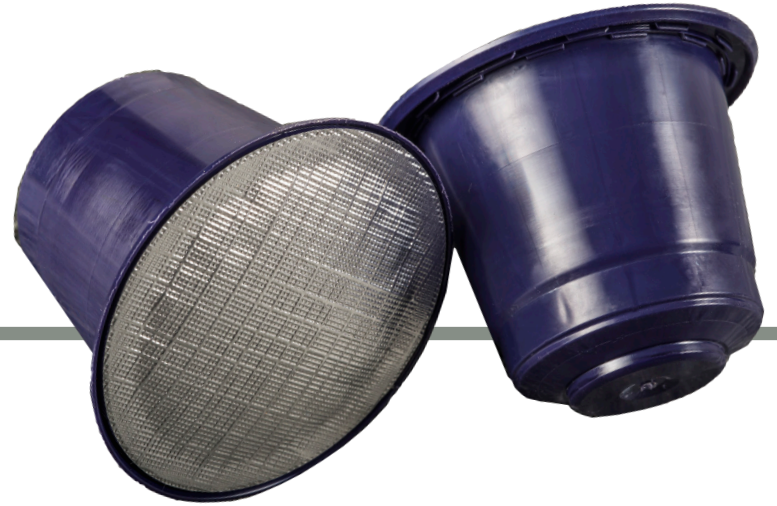

High-barrier Coffee Capsule Lidding

Hovus films help ensure your coffee is kept at its peak freshness and consistency. Our products are made to help you be efficient in your production operations.

Hovus is committed to your success - we provide consulting and recommendations for your specific production equipment.

- High barrier
- 2 or 3 layer laminate structure available to fit your lidding needs
- Customizable laminate structure
- 11 color printing capability
- Gravure printing

2-Layer Laminate Coffee Capsule Lidding

3-Layer Laminate Coffee Capsule Lidding

3-Layer Laminate Foil Coffee Capsule Lidding

Hovus coffee capsule lidding ensures a strong seal before and after brewing. The film features a high barrier to oxygen and water.